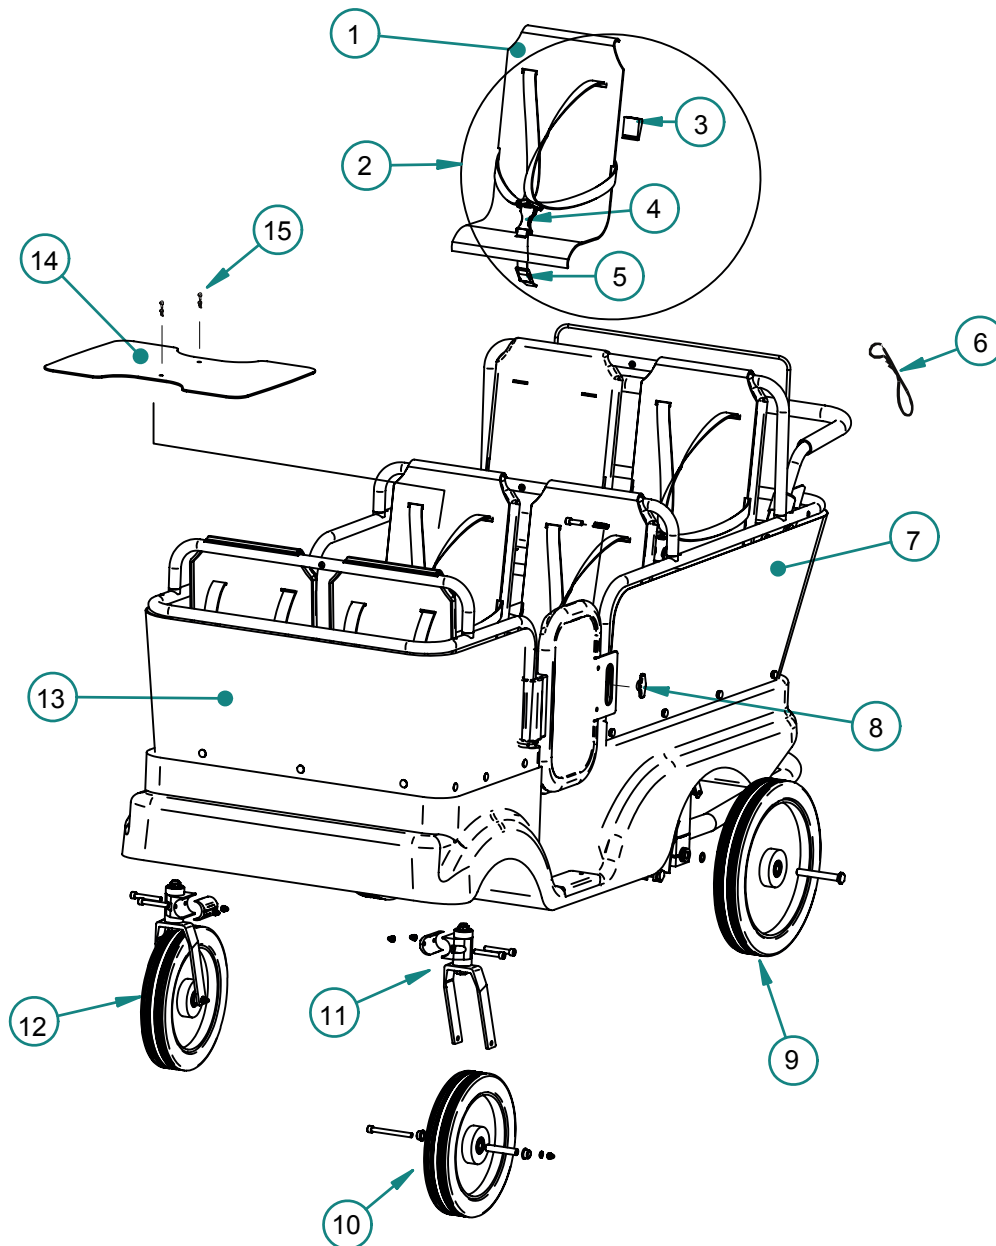

Ersatzteile für:

112093 und 112091

Turtle Kinderbus für 6 Kinder

①	508.81	Cushion	2pcs	⑪	508.74	Wheel suspension	1pcs
②	508.82	Safety belt set	1pcs	⑫	508.91	Wheel suspenson with front wheel	1pcs
③	508.83	Locking device	4pcs	⑬	508.92	Front rail	1pcs
④	508.84	Three - point buckle	2pcs	⑭	508.96	Rubber mat	1pcs
⑤	508.85	Adjustment fastener	4pcs	⑮	508.75	Press rivet	12pcs
⑥	508.59	Safety strap	1pcs				
⑦	508.87	Rear rail	1pcs				
⑧	50869	Door catch	1pcs				
⑨	508.89	Rear wheel	1pcs				
⑩	508.90	Front wheel	1pcs				