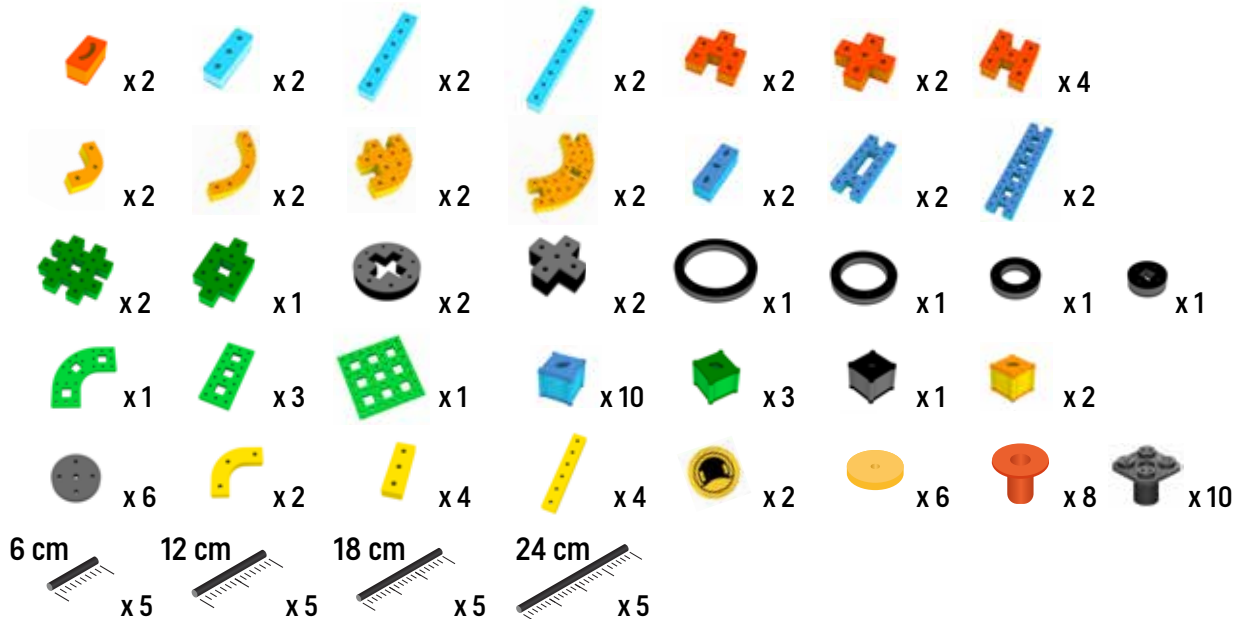

BAKØBA

DESIGNED FOR ENDLESS PLAY

CHALLENGER

WARNING:

CHOKING HAZARD - - Small parts
Toy contains small parts and a small ball
Not for children under 3 yrs.

BAKOBA[®]

DESIGNED FOR ENDLESS PLAY

What to build:

3-9

10-14

15-17

What is in the box:

The Eyes

Bring life and emotions to your builds

Turn the eyes in different directions to show different emotions

The Spinner, Wheel and Wheelcap