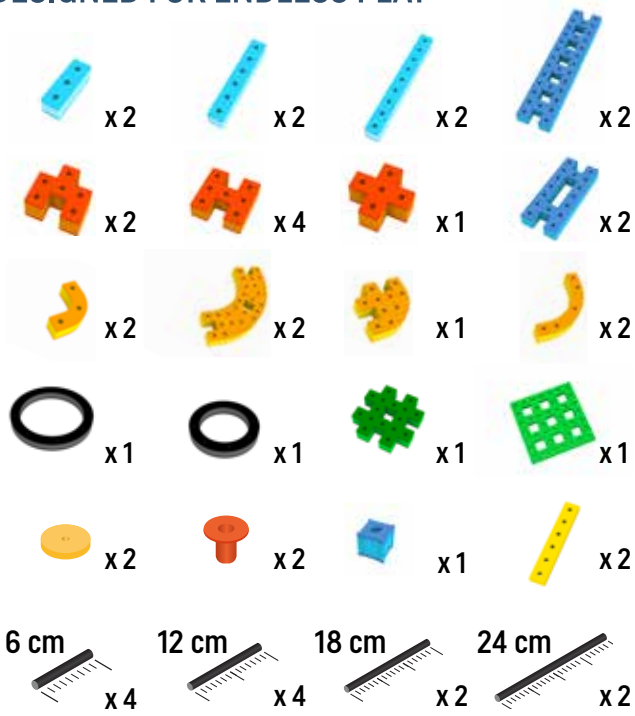

3-9

10-14

15-17

What is in the box:

The Eyes

Bring life and emotions to your builds

Turn the eyes in different directions to show different emotions

The Spinner, Wheel and Wheelcap

Brings speed and movement to your builds

Orange spinner only into Spinner-blocks with bigger holes

Other possible creations in this box
Look for more on www.bakoba.com

BAKOBBA®

DESIGNED FOR ENDLESS PLAY

BAKOBA®

DESIGNED FOR ENDLESS PLAY

6 cm

5

6

7

8

9

10