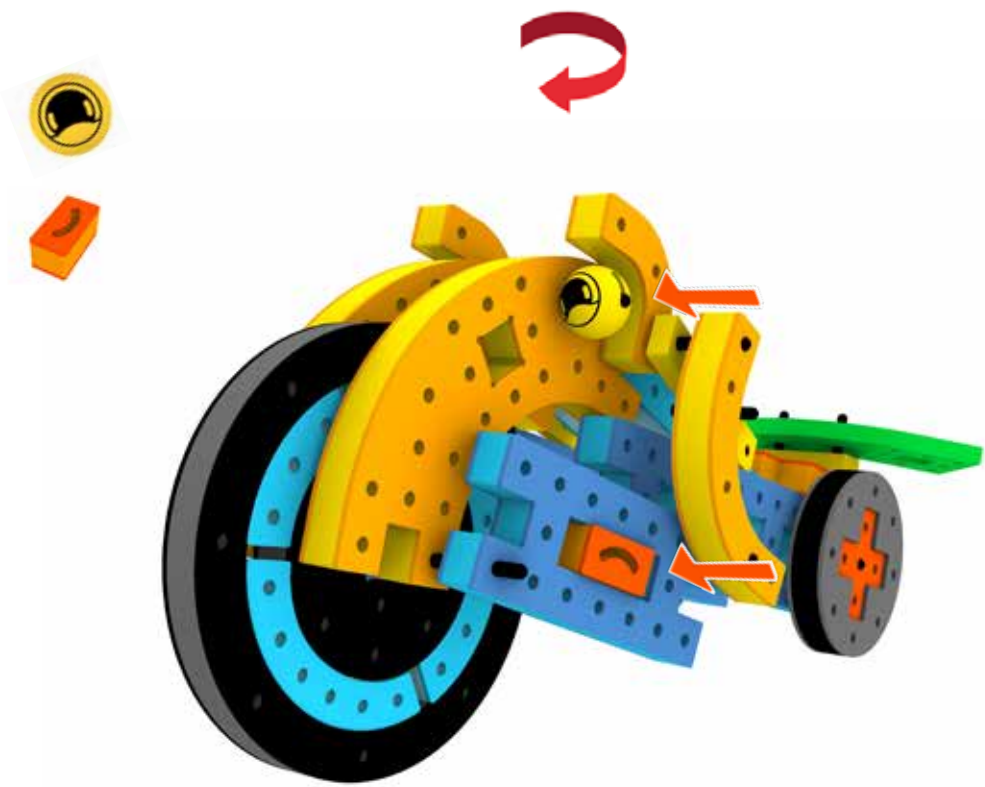

BAKØBA

DESIGNED FOR ENDLESS PLAY

CHALLENGER

WARNING:

CHOKING HAZARD - - Small parts
Toy contains small parts and a small ball
Not for children under 3 yrs.

BAKOBA[®]

DESIGNED FOR ENDLESS PLAY

What to build:

3-9

10-14

15-17

What is in the box:

The Eyes

Bring life and emotions to your builds

Turn the eyes in different directions to show different emotions

The Spinner, Wheel and Wheelcap

Brings speed and movement to your builds

Orange spinner only into Spinner-blocks with bigger holes

Other possible creations in this box
Look for more on www.bakoba.com

BAKOBBA®

DESIGNED FOR ENDLESS PLAY

BAKOBA®

DESIGNED FOR ENDLESS PLAY

6 cm

5

6

7

8

9

10