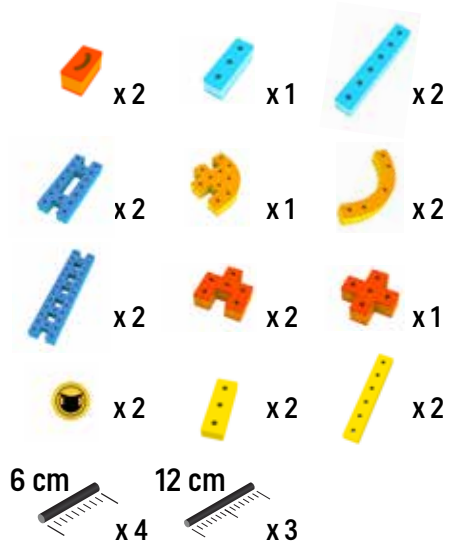

3-9

10-14

15-17

What is in the box:

The Eyes

Bring life and emotions to your builds

Turn the eyes in different directions to show different emotions

The Spinner, Wheel and Wheelcap

Brings speed and movement to your builds

Orange spinner only into Spinner-blocks with bigger holes

Other possible creations in this box
Look for more on www.bakoba.com

BAKOBBA®

DESIGNED FOR ENDLESS PLAY

BAKOBA®

DESIGNED FOR ENDLESS PLAY

6 cm

5

6

7

8

9

10

11

12

24 cm

21

22

23

24

25