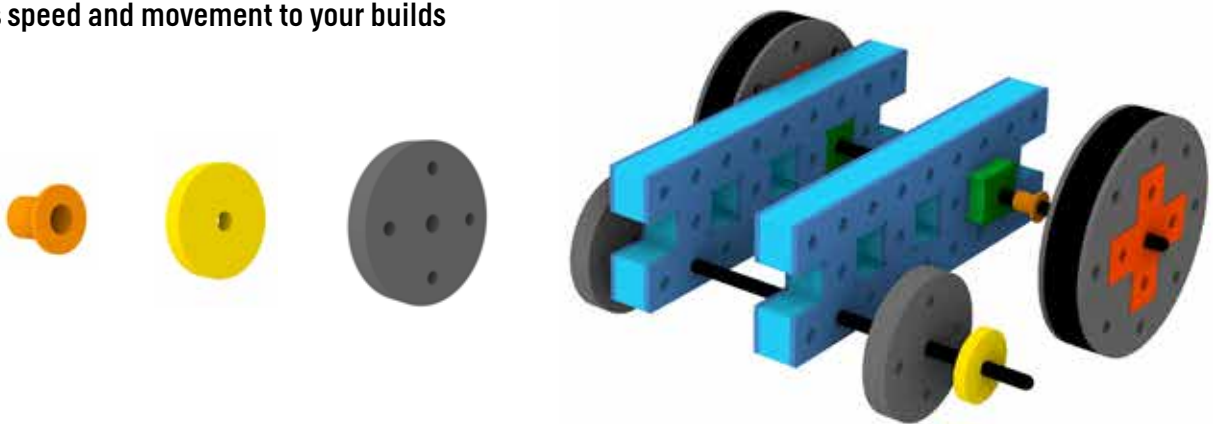

BAKØBA

DESIGNED FOR ENDLESS PLAY

CHALLENGER

WARNING:

CHOKING HAZARD - - Small parts
Toy contains small parts and a small ball
Not for children under 3 yrs.

BAKOBA[®]

DESIGNED FOR ENDLESS PLAY

What to build:

3-9

10-14

15-17

What is in the box:

The Eyes

Bring life and emotions to your builds

Turn the eyes in different directions to show different emotions

The Spinner, Wheel and Wheelcap

Brings speed and movement to your builds

Orange spinner only into Spinner-blocks with bigger holes

Other possible creations in this box
Look for more on www.bakoba.com

BAKOBBA®

DESIGNED FOR ENDLESS PLAY

BAKOBA®