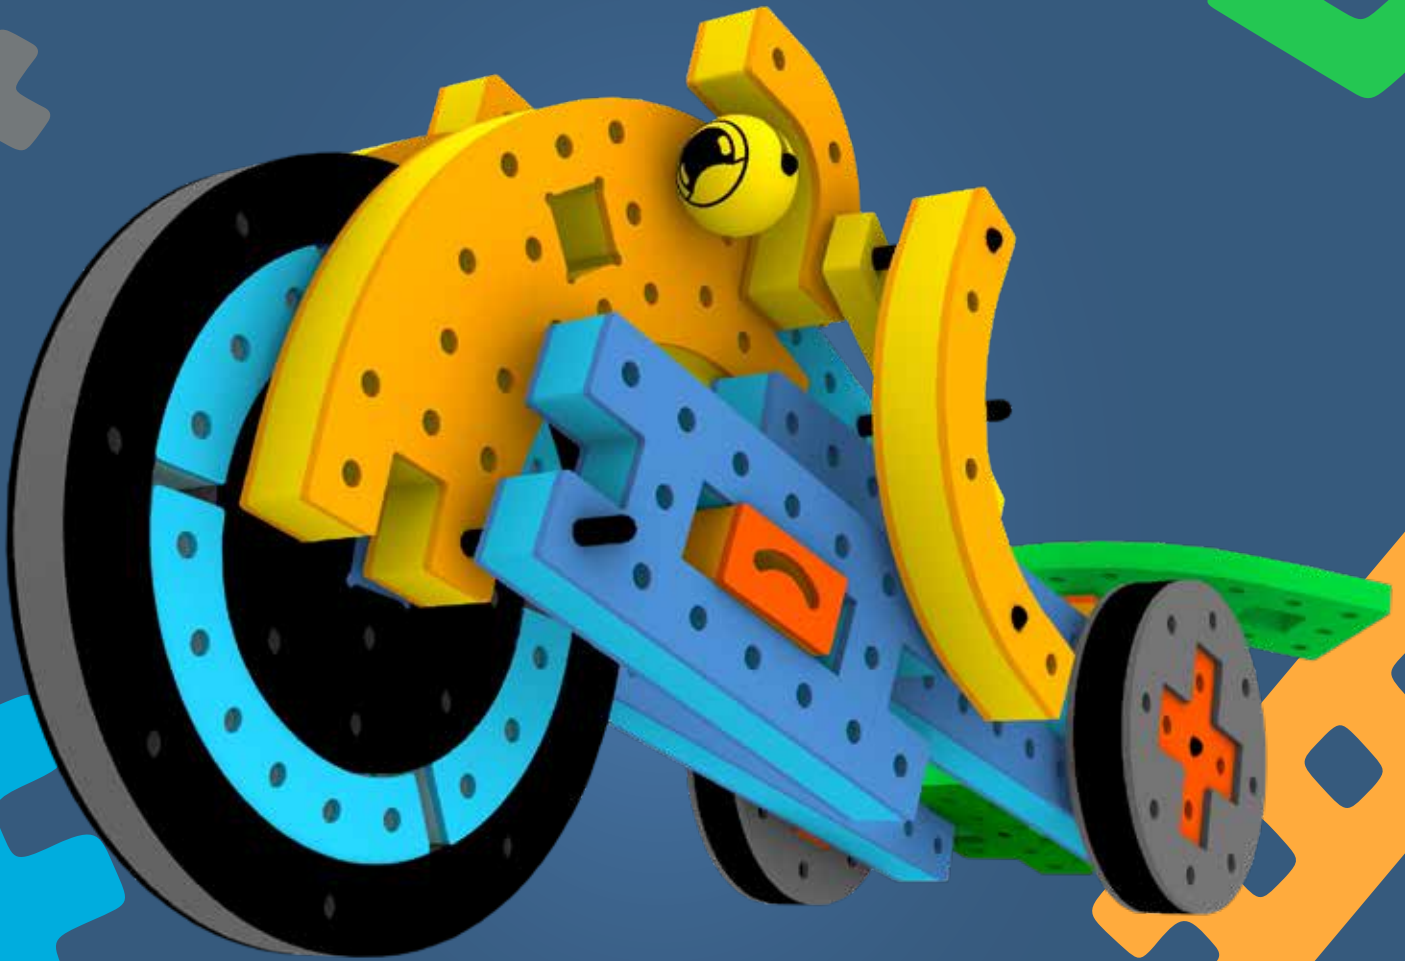

BAKØBA

DESIGNED FOR ENDLESS PLAY

CHALLENGER

WARNING:

CHOKING HAZARD - - Small parts
Toy contains small parts and a small ball
Not for children under 3 yrs.

BAKOBA[®]

DESIGNED FOR ENDLESS PLAY

What to build:

3-9

10-14

15-17

What is in the box:

The Eyes

Bring life and emotions to your builds

Turn the eyes in different directions to show different emotions

The Spinner, Wheel and Wheelcap

Brings speed and movement to your builds

Orange spinner only into Spinner-blocks with bigger holes

Other possible creations in this box
Look for more on www.bakoba.com

BAKOBBA®

DESIGNED FOR ENDLESS PLAY

BAKOBA®